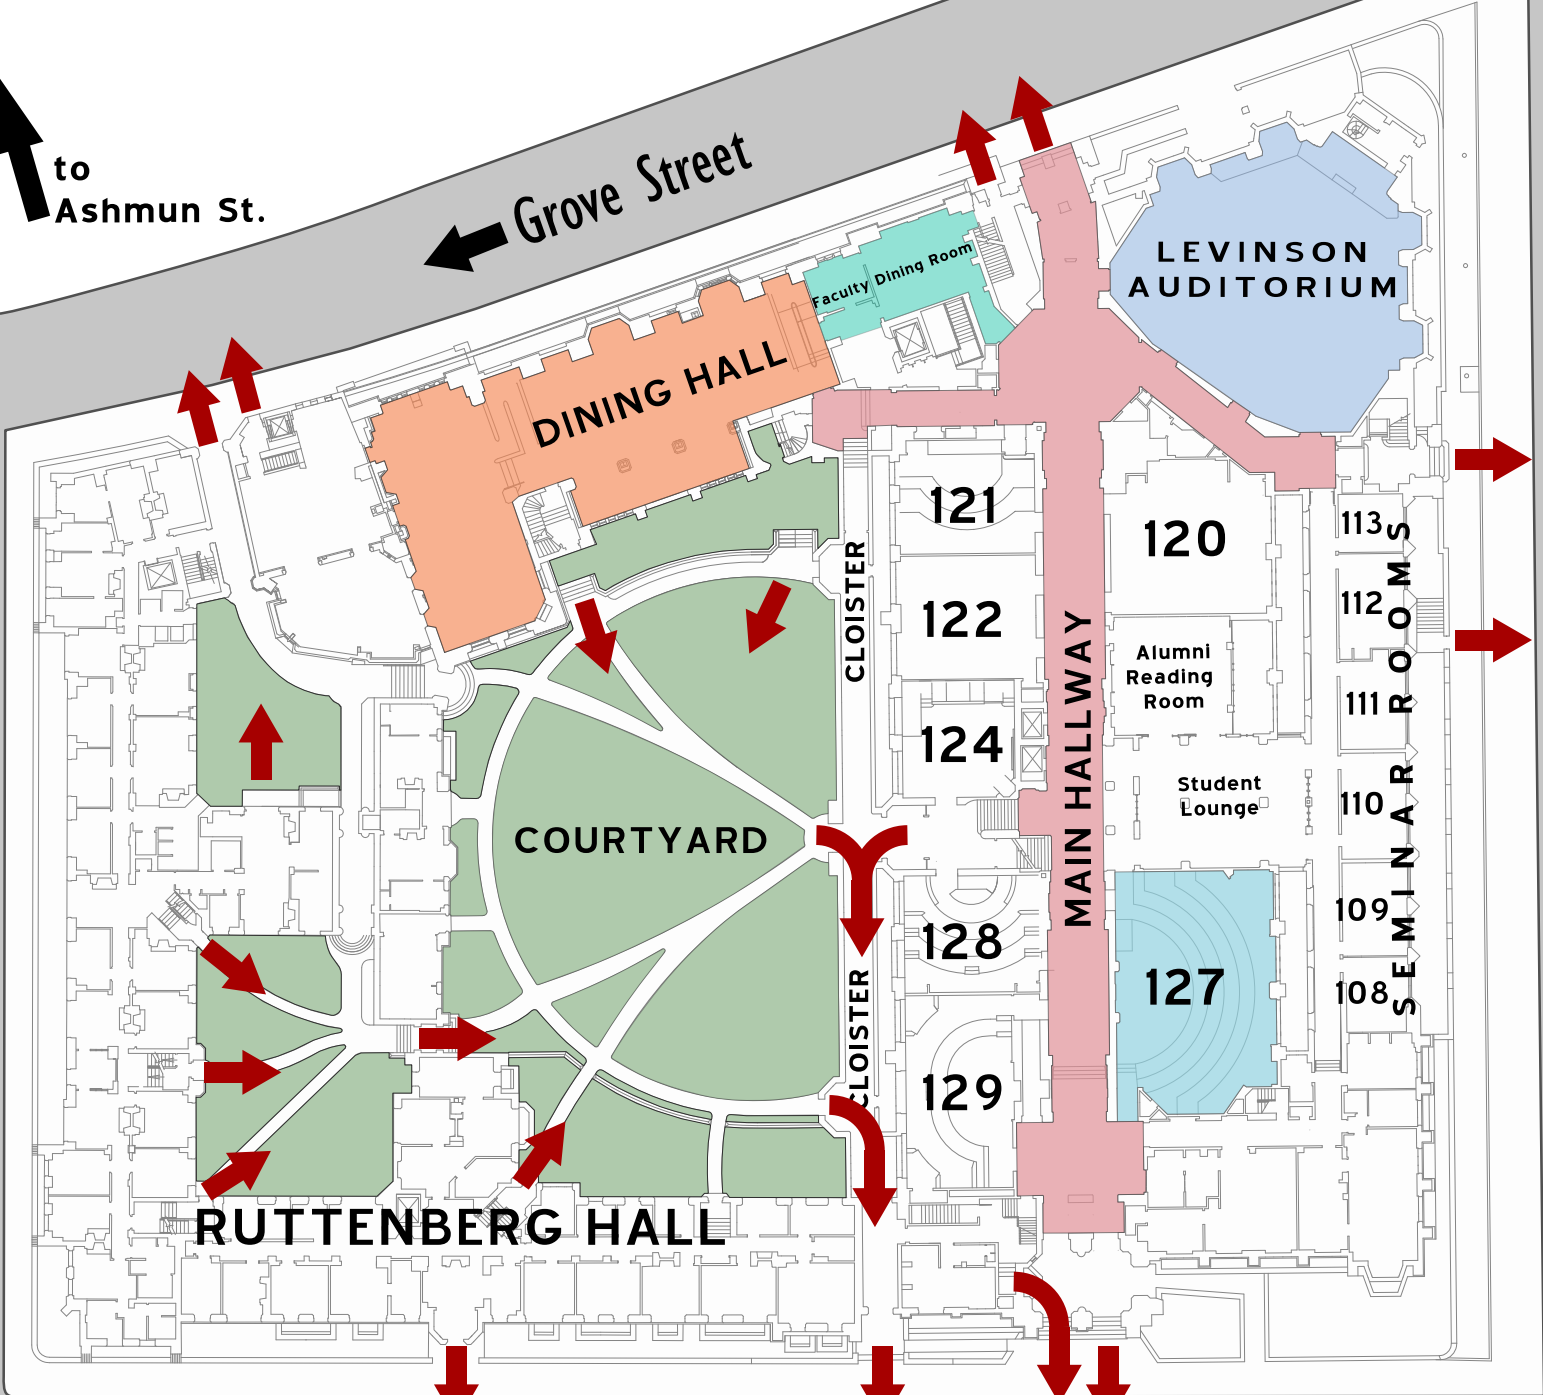

York Street

to Ashmun St.

Grove Street

Wall Street

High Street

EVACUATION PLAN of
Yale Law School
 127 WALL STREET
 NEW HAVEN